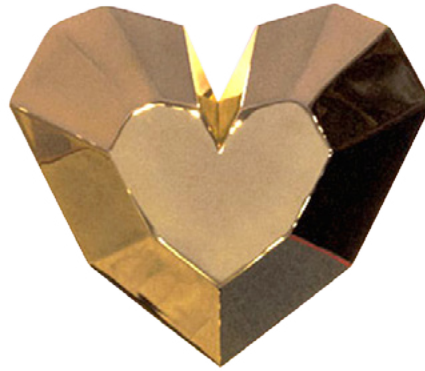

ROYAL STRANGER

exclusive design

## QUEEN HEART WALL LAMP WONDERLAND

### Discription:

---

This royal and romantic wall lamp makes you wander to another dimension. A romantic and luxurious metallic heart shaped lamp that project indirect lighting.