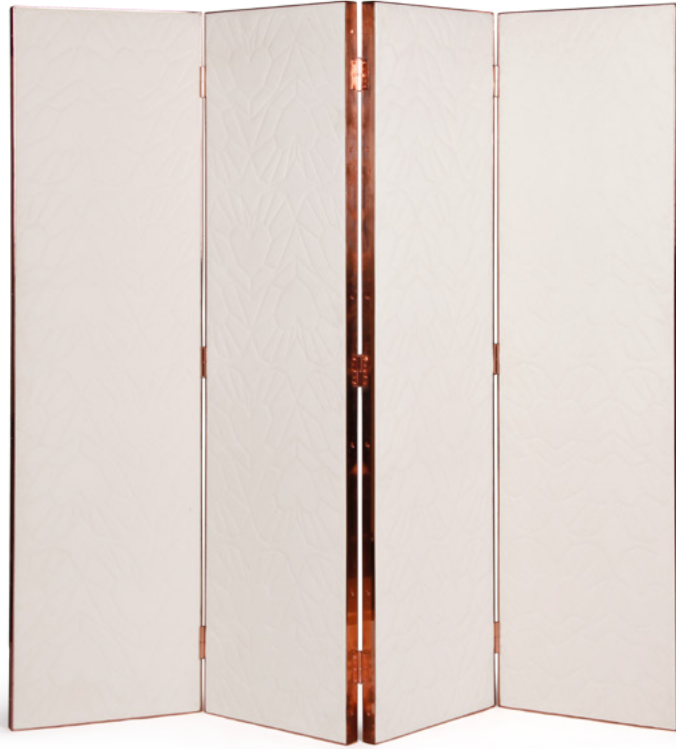

## QUEEN HEART FOLDING SCREEN WONDERLAND

### Discription:

---

This royal and romantic folding screen makes you wander to another dimension. A comfortable upholstery piece with a luxurious pattern framed by the metal elements.

### Produt Colors and Finishes:

---

Royal pearl velvet framed by a copper stainless steel.

Other colors and materials upon request.

### Dimentionis:

---

Width: 200cm  
Height: 190cm  
Depth: 4cm