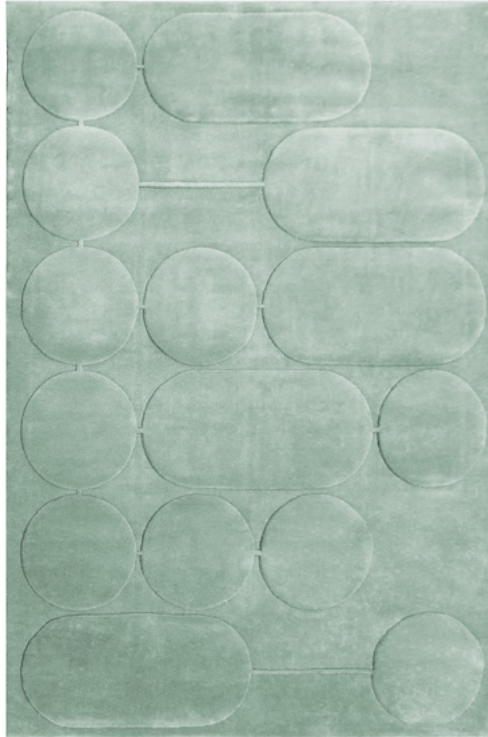

## RUG MARSHMALLOW

### Discription:

---

This sweet and soft rug completes the marshmallow line giving comfort and luxury to your space.

### Produt Colors and Finishes:

---

Green Wool structure rug with silk countouring.

Other colors and materials upon request.

### Dimentions:

---

Width: 240cm  
Height: 350cm