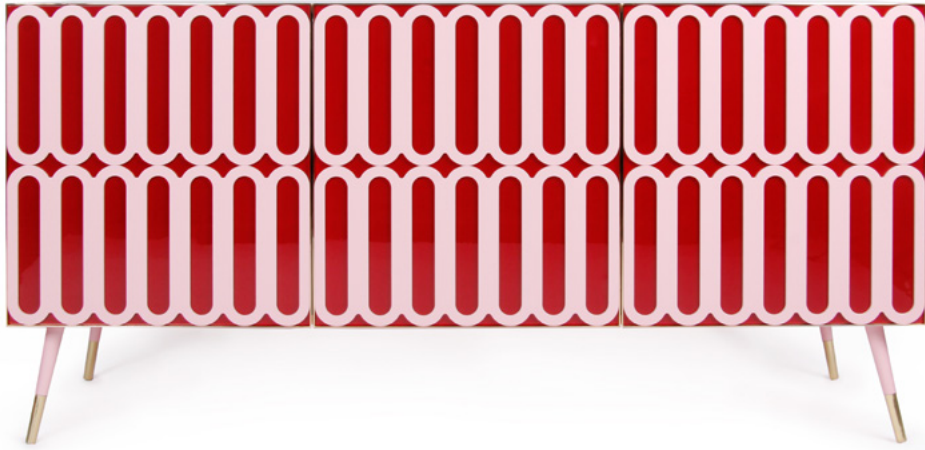

ROYAL STRANGER
exclusive design

SIDEBOARD MARSHMALLOW

Discription:

A horizontal piece with a marshmallow pattern involved in a strong structure of mixing shades, the matte, the gloss and the metals.

Produt Colors and Finishes:

A Pink matte body and a pink matte pattern over a glossy royal red surface, elevated by a brass presence.

Other colors and materials upon request.

Dimentionis:

Width: 187cm
Height: 90cm
Depth: 53cm